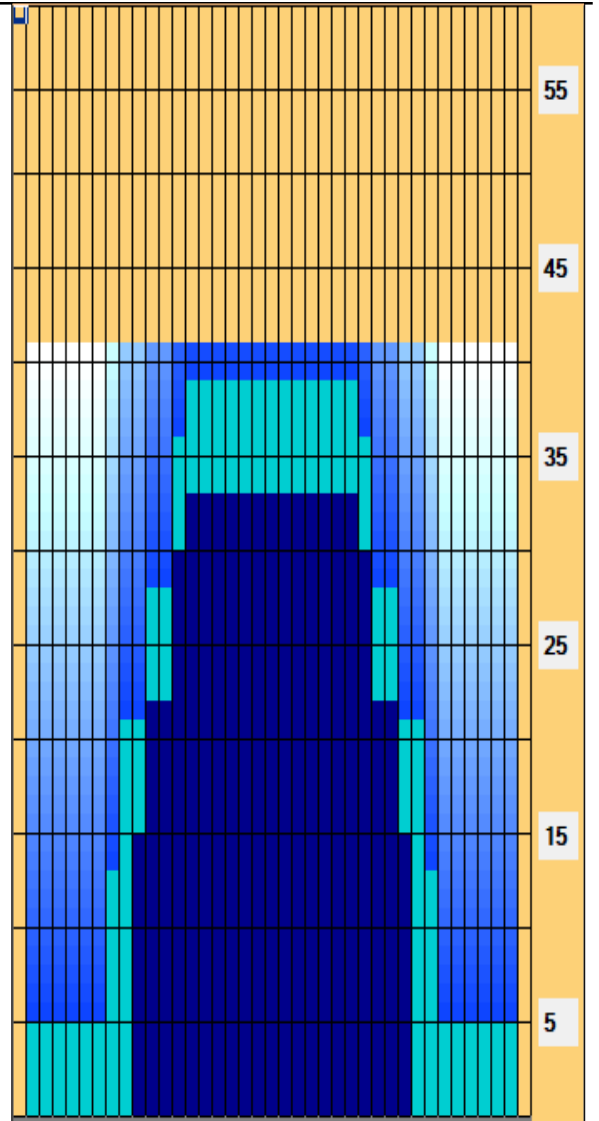

IVBB Ölbild Bowling Viernheim

Oil Pattern Distance: **41 Feet**
 Forward Oil Total: **20.35 mL**
 Forward Boards Crossed: **407 Boards**

Reverse Brush Drop: **41 Feet**
 Reverse Oil Total: **7.85 mL**
 Reverse Boards Crossed: **157 Boards**

Oil Per Board: **50 uL**
 Volume Oil Total: **28.2 mL**
 Total Boards Crossed: **564 Boards**

	Start	Stop	Loads	Speed	Crossed	Start	End	Feet	T.Oil
1	2L	2R	4	14	148	0.0	5.9	5.9	7400
2	8L	8R	3	18	75	5.9	13.5	7.6	3750
3	9L	9R	3	18	69	13.5	21.1	7.6	3450
4	11L	11R	3	18	57	21.1	28.7	7.6	2850
5	13L	13R	3	18	45	28.7	36.3	7.6	2250
6	14L	14R	1	22	13	36.3	39.4	3.1	650
7	2L	2R	0	26	0	39.4	41.0	1.6	0

Navigation: Forward Reverse More

	Start	Stop	Loads	Speed	Crossed	Start	End	Feet	T.Oil
1	2L	2R	0	30	0	41.0	33.0	-8.0	0
2	14L	14R	1	22	13	33.0	29.9	-3.1	650
3	13L	13R	3	18	45	29.9	22.3	-7.6	2250
4	11L	11R	3	18	57	22.3	14.7	-7.6	2850
5	10L	10R	2	14	42	14.7	10.8	-3.9	2100
6	2L	2R	0	10	0	10.8	0.0	-10.8	0

Navigation: Forward Reverse More

Conditioner:
Type In or Select One

TransferType:
Type In or Select One

- Forward
- Reverse
- Combined
- Buff

Item Description	3L-7L:18L-18R Outside Track:Middle	8L-12L:18L-18R Middle Track:Middle	13L-17L:18L-18R Inside Track:Middle	18L-18R:17R-13R Middle: Inside Track	18L-18R:12R-8R Middle:Middle Track	18L-18R:7R-3R Middle:Outside Track
Track Zone Ratio	6.5	2	1.02	1.02	2	6.5